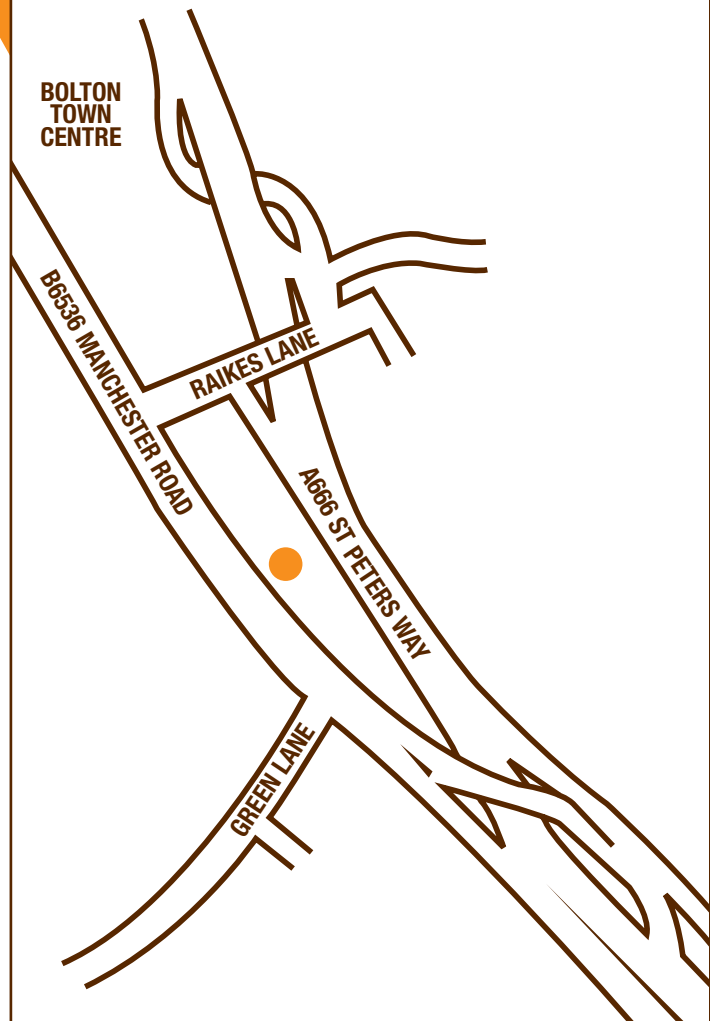

## HOW TO FIND US

### From the M60

Follow the signs for Preston and Bolton and take the A666 Bolton, follow the road past Walkden and Farnworth, heading towards Bolton and leave the A666 (St Peters Way) at the first exit, sign posted Raikes Lane, follow the slip road to the top, turn left at the traffic lights, at the next set of traffic lights turn left onto Manchester Road (heading back towards Farnworth), we are on the left hand side after the Vauxhall Garage.

### From the M61 (south bound)

Leave the M61 at J5, at the roundabout turn left onto Wigan Road A676, follow Wigan Road towards the Town Centre this then becomes Deane Road. When you get to the University of Bolton turn right at the traffic lights (Mecca Bingo on the corner facing you) follow the road to the next set of traffic lights and turn left onto Trinity Way. At the third set of traffic lights turn right onto Manchester Road (B6536) follow the road away from the Town Centre go past ASDA, Porsche Garage, Shell Petrol Station, we are on the left hand side after the Vauxhall Garage.